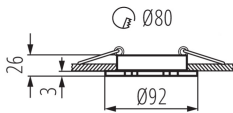

19456 SEIDY CT-DTO50-W/M

Ceiling-mounted spotlight fitting

5905339194565

Kanlux SEIDY is a popular family of holders in which you can choose from 1 to 4 light points. You will compose ideal lighting of coffee shops, hotel interiors and privacy interiors of them.

GENERAL DATA:

Colour: matte white

Necessity of using self-shielding lamps : yes

Place of assembly: Recessed mount in the ceiling

Place of application: Indoors

Minimum distance from the illuminated object : 0,5m

The product is not suitable to be covered with a heat-insulating material: yes

Height [mm]: 26

Diameter [mm]: 92

Assembly hole [mm]: Ø80

TECHNICAL DATA:

Rated voltage [V]: 12 AC; 12 DC

Maximum power [W]: max 10

Class of protection against electric shock : III

Light source: MR16

Light source included: no

Cap: Gx5,3

Ambient temperature range to which the product can be exposed: 5÷25

Enclosure material: aluminum alloy

Connection type: Free cable ends

Wire length [m]: 0.12

Wire diameter [mm²]: 0.75

Lighting-fixture angle regulation : in one axis

Lighting-fixture angle regulation [°]: 30

IP class: 20

LOGISTIC DATA:

Unit of measurement: unit

Packaging method: 50

Number of units in the packaging: 50

Net unit weight [g]: 102

Grammage [g]: 137

Length of a unit pack [cm]: 11

Width of a unit pack [cm]: 4.5

Height of a unit pack [cm]: 10

Weight of a cardboard box [kg]: 6.85